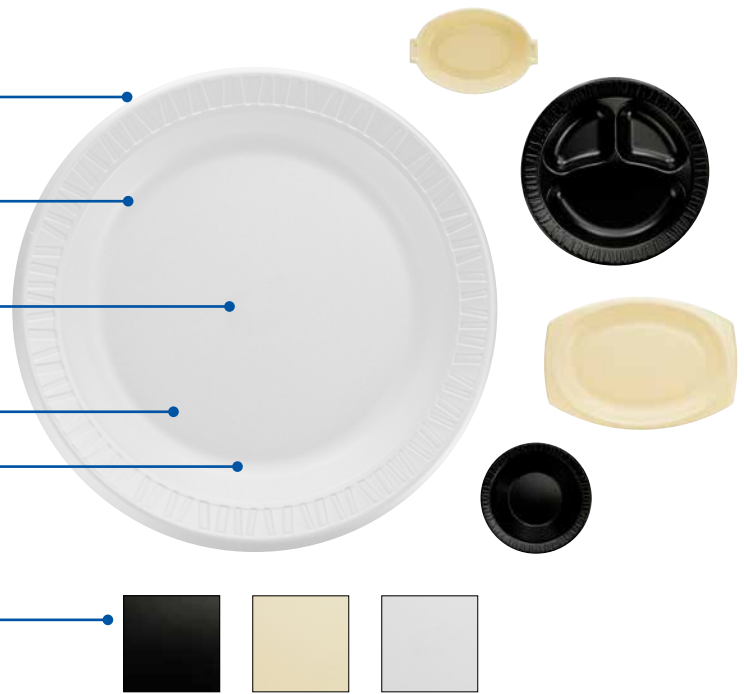

Helps prevent sliding on tray or tables

Glossy Finish

Provides upscale, high-quality look

Durable Laminated Surface

Resists cut through

Strong and Sturdy Design

Helps support heavy foods

Deep Shoulders on Plate

Helps keep food and sauces on the plate

Available in Black, Honey®, or White

Provides contrast for food improving overall presentation

Item	Description	Sleeve	Case Pack	Case Cube (ft ³)	Case Weight (lbs)	Use with
White Quiet Classic® Laminated Foam Dinnerware						
35BWWQ	3.5-4 oz Bowl	125	1000	2.0	4.6	CL5BW
5BWWQ	5-6 oz Bowl	125	1000	2.3	5.0	CL5BW
12BWWQ	10-12 oz Bowl	125	1000	4.1	9.0	CL12BW, CL6P
12BWWQR	10-12 oz Bowl	125	1000	3.8	8.9	CL12BW, CL6P
6PWQ	6" Plate	125	1000	2.9	7.6	CL12BW, CL6P
6PWQR	6" Plate	125	1000	2.6	7.6	CL12BW, CL6P
7PWQR	7" Plate	125	1000	3.6	9.4	—
9PWQ	9" Plate	125	500	3.5	9.3	CL9P, 9CRTF
9PWQR	9" Plate	125	500	3.3	9.4	CL9P, 9CRTF
9CPWQ	9" Compartmented Plate	125	500	3.5	9.7	CL9P, 9CRTF
9CPWQR	9" Compartmented Plate	125	500	3.3	9.6	CL9P, 9CRTF
10PWQ	10 ¼" Plate	125	500	4.7	12.2	CL10P
10PWQR	10 ¼" Plate	125	500	4.3	12.2	CL10P
10CPWQ	10 ¼" Compartmented Plate	125	500	5.0	12.7	CL10P
10CPWQR	10 ¼" Compartmented Plate	125	500	4.7	12.6	CL10P
9PRWQR	9" Platter	125	500	2.6	7.6	CL9PR
11PRWQRS	11" Platter	125	500	3.2	10.0	CL11PR

Item	Description	Sleeve	Case Pack	Case Cube (ft ³)	Case Weight (lbs)	Use with
Honey® Quiet Classic® Laminated Foam Dinnerware						
35BWHQ	3.5-4 oz Bowl	125	1000	2.0	4.9	CL5BW
5BWHQ	5-6 oz Bowl	125	1000	2.3	5.0	CL5BW
12BWHQR	10-12 oz Bowl	125	1000	3.8	8.9	CL12BW, CL6P
6PHQR	6" Plate	125	1000	2.6	7.6	CL12BW, CL6P
7PHQR	7" Plate	125	1000	3.6	9.4	—
9PHQR	9" Plate	125	500	3.3	9.4	CL9P, 9CRTF
9CPHQR	9" Compartmented Plate	125	500	3.3	9.5	CL9P, 9CRTF
10PHQR	10 ¼" Plate	125	500	4.3	12.2	CL10P
10CPHQR	10 ¼" Compartmented Plate	125	500	4.7	12.6	CL10P
8CDHQR	8 oz Casserole Dish	125	1000	4.0	11.0	CL8CD
9PRHQR	9" Platter	125	500	2.6	7.6	CL9PR
11PRHQRS	11" Platter	125	500	3.2	10.2	CL11PR