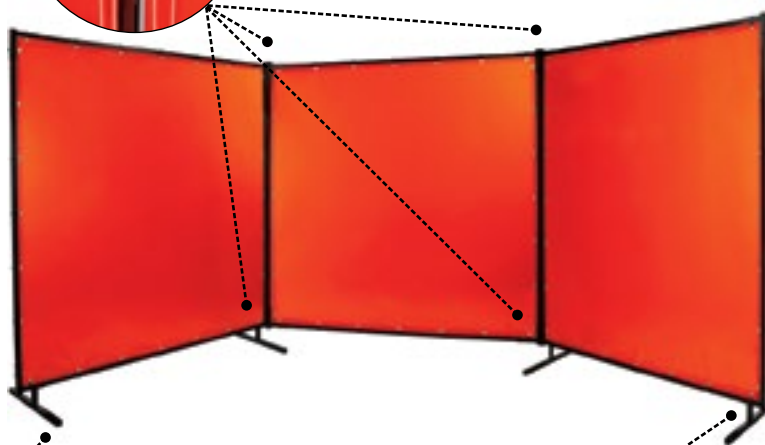

- The unique modular design allows the addition, removal, replacement, and rearrangement of panels to adapt to new requirements in just minutes. Use individual panels or join together to form multi-panel enclosures or in-line dividers
- Sturdy 18-gauge steel, black rust-resistant enamel-finish, square tube frame
- Quick-Snap™ or Easy-Slide™ slip-fit construction allows quick and easy assembly without tools
- Any screen can be used horizontally or vertically
- 24" sturdy platform legs can be turned 90 degrees to prevent interference with adjoining screens
- Optional casters allow quick and safe mobility. Single caster leg and locking caster wheels are available

**Protect-O-Screen® Classic** constructed with 3/4" square tube crossbars and 7/8" corners and legs with Easy-slide™ connection

**Protect-O-Screen® HD** constructed with heavy duty 1" square tube crossbars and rugged 1-1/8" corners and legs with Quick-Snap™ connection (see illustration)

## PROTECT-O-SCREEN HD®

**Quick-Snap™  
Connection**

**Square tube frame** for strength and rigidity prevents the slipping and twisting that occurs with round tube frames

**Powder-coated enamel finish** is rust and abrasion resistant

Create any multi-panel configuration using 2-, 3-, or 4-way Connect-O-Screen™ panel connectors

**Square tube corners** provide extra strength and rigidity at high stress points

**Platform legs 24" long**, can be rotated 90 degrees to prevent interference