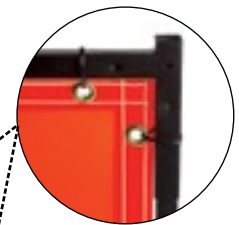

**Protect-O-Screen® Classic** constructed with 3/4" square tube crossbars and 7/8" corners and legs with Easy-slide™ connection

**Protect-O-Screen® HD** constructed with heavy duty 1" square tube crossbars and rugged 1-1/8" corners and legs with Quick-Snap™ connection (see illustration)

## PROTECT-O-SCREEN HD®

**Quick-Snap™  
Connection**

**Square tube frame** for strength and rigidity prevents the slipping and twisting that occurs with round tube frames

**Powder-coated enamel finish** is rust and abrasion resistant

Create any multi-panel configuration using 2-, 3-, or 4-way Connect-O-Screen™ panel connectors

**Square tube corners** provide extra strength and rigidity at high stress points

**Platform legs 24" long**, can be rotated 90 degrees to prevent interference

# WELDING SCREENS

**PROTECT-O-SCREEN<sup>HD</sup>**

1" square tube frame, 1-1/8" square tube corners and legs; Quick-Snap™ connection

Size	14 mil ArcView™ Tinted Transparent Vinyl						40 mil
	Yellow	Orange	Smoke Gray	Dark Green	Blue	Shade 8	Orange
4' X 5'	534HD-4X5	538HD-4X5	532HD-4X5	533HD-4X5	525HD-4X5	522HD-4X5	548HD-4X5
4' X 6'	534HD-4X6	538HD-4X6	532HD-4X6	533HD-4X6	525HD-4X6	522HD-4X6	548HD-4X6
5' X 6'	534HD-5X6	538HD-5X6	532HD-5X6	533HD-5X6	525HD-5X6	522HD-5X6	548HD-5X6
6' X 6'	534HD-6X6	538HD-6X6	532HD-6X6	533HD-6X6	525HD-6X6	522HD-6X6	548HD-6X6
6' X 8'	534HD-6X8	538HD-6X8	532HD-6X8	533HD-6X8	525HD-6X8	522HD-6X8	548HD-6X8
8' X 8'	534HD-8X8	538HD-8X8	532HD-8X8	533HD-8X8	525HD-8X8	522HD-8X8	548HD-8X8
6' X 10'	534HD-6X10	538HD-6X10	532HD-6X10	533HD-6X10	525HD-6X10	522HD-6X10	548HD-6X10